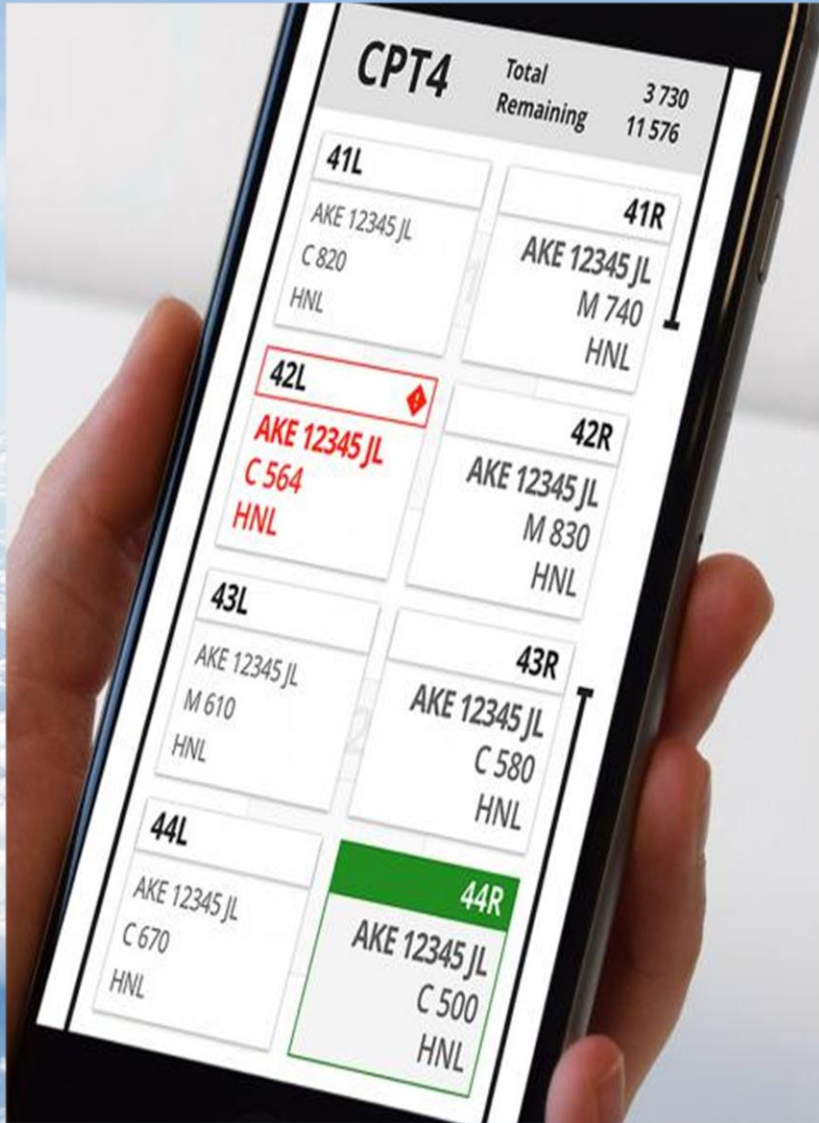

Home

On offer

My kiosk

My account

LIR

PUSHBACK

Changi Airport Singapore

A high-angle, wide shot of a vast, continuous sea of white, fluffy clouds stretching to the horizon. The sky above is a clear, pale blue, with a thin layer of lighter clouds near the horizon. The perspective is from a high altitude, looking down on the clouds.