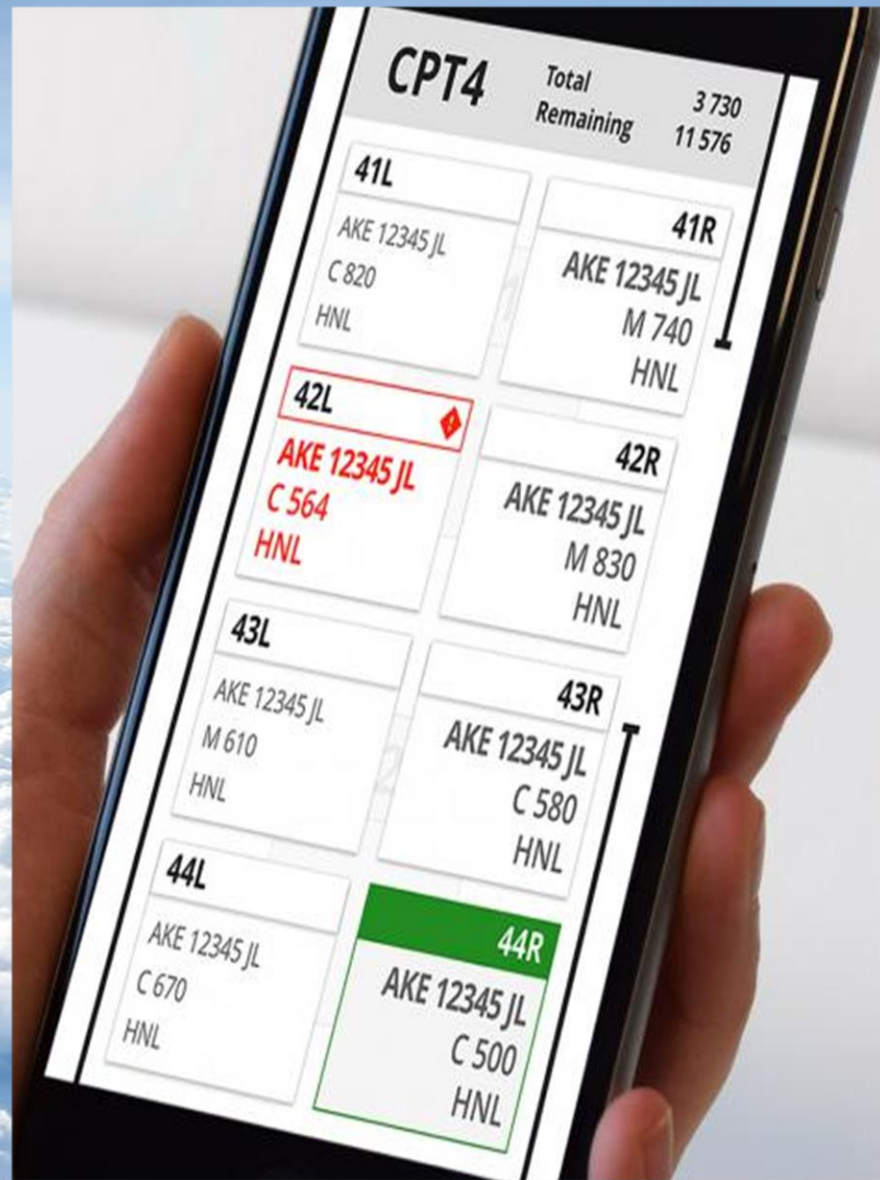

Home

On offer

My kiosk

My account

LIR

PUSHBACK

Changi Airport Singapore

A high-angle, wide shot of a vast, continuous sea of white, fluffy clouds stretching to the horizon. The sky above is a clear, pale blue, with a thin layer of lighter clouds near the horizon. The perspective is from a high altitude, looking down on the clouds.